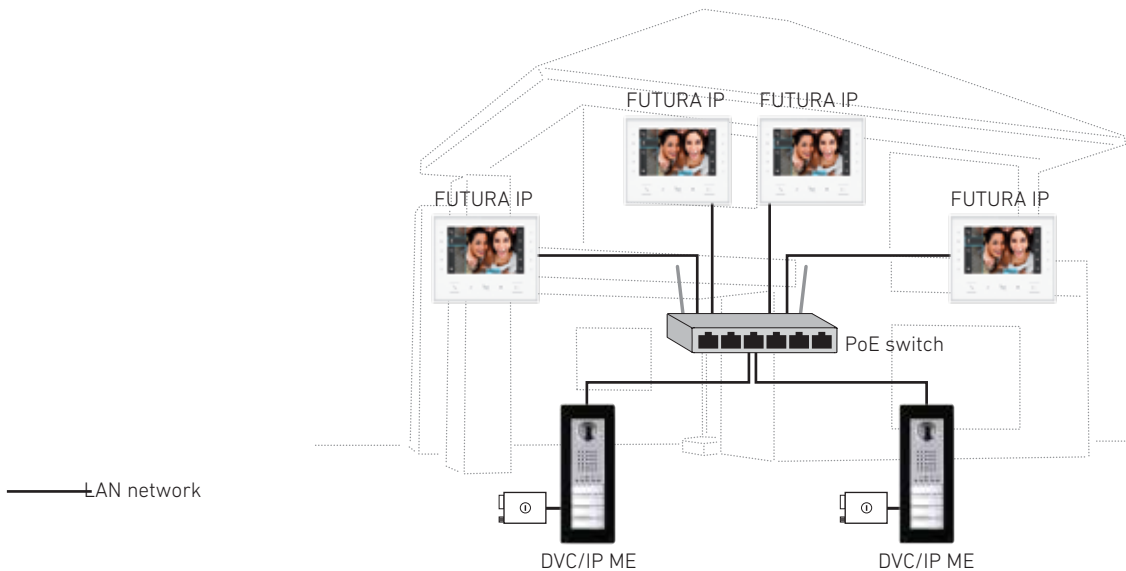

Dimensions:

(LxHxD) 99x254x25 mm wall-mounted version

(LxHxD) 127x281x2* mm recessed version

*Recessed back-box: depth 54.5 mm; Protrusion from wall 2 mm

THANGRAM X1 & XIP

- Colour surveillance camera with 1/4" CMOS sensor with VGA resolution (640H x 480V)
- Angle of aperture 82° vertically, 100° horizontally
- Digital adjustment of surveillance camera picture.
- LED light for night vision
- Integrated speaker and microphone
- LED with pictograms for door status, active call and call in progress messages.
- Blue backlighting of button plates, that can be turned off or adjusted for brightness
- Supplied to connect to systems with pre-assigned plugs
- Output for 12V solenoid lock
- Default settings: door release button, door contact input, entry panel activation output
- CAN bus terminals for use of existing accessories (RIR/08, VLS/3)

Dimensions:

(LxHxD) 99x254x25 mm wall-mounted version

(LxHxD) 127x281x2* mm recessed version

*Recessed back-box: depth 54.5 mm; Protrusion from wall 2 mm

IP SYSTEM EXAMPLE

IP ITEM CODES

Item

Description

VIDEO ENTRY PANEL

DC/IP ME

Audio entry panel; technopolymer body with brushed chrome Metal finish. IP54 Protection rating. Dimensions (LxHxD): 99x254x25 mm.

IP360

DVC/IP ME

Colour video entry panel; technopolymer body with brushed chrome Metal finish. IP54 Protection rating. Dimensions (LxHxD): 99x254x25 mm.

IP360

DPF AL

Decor panel in anodized aluminium. (Necessary for both DC/IP ME and DVC/IP ME).